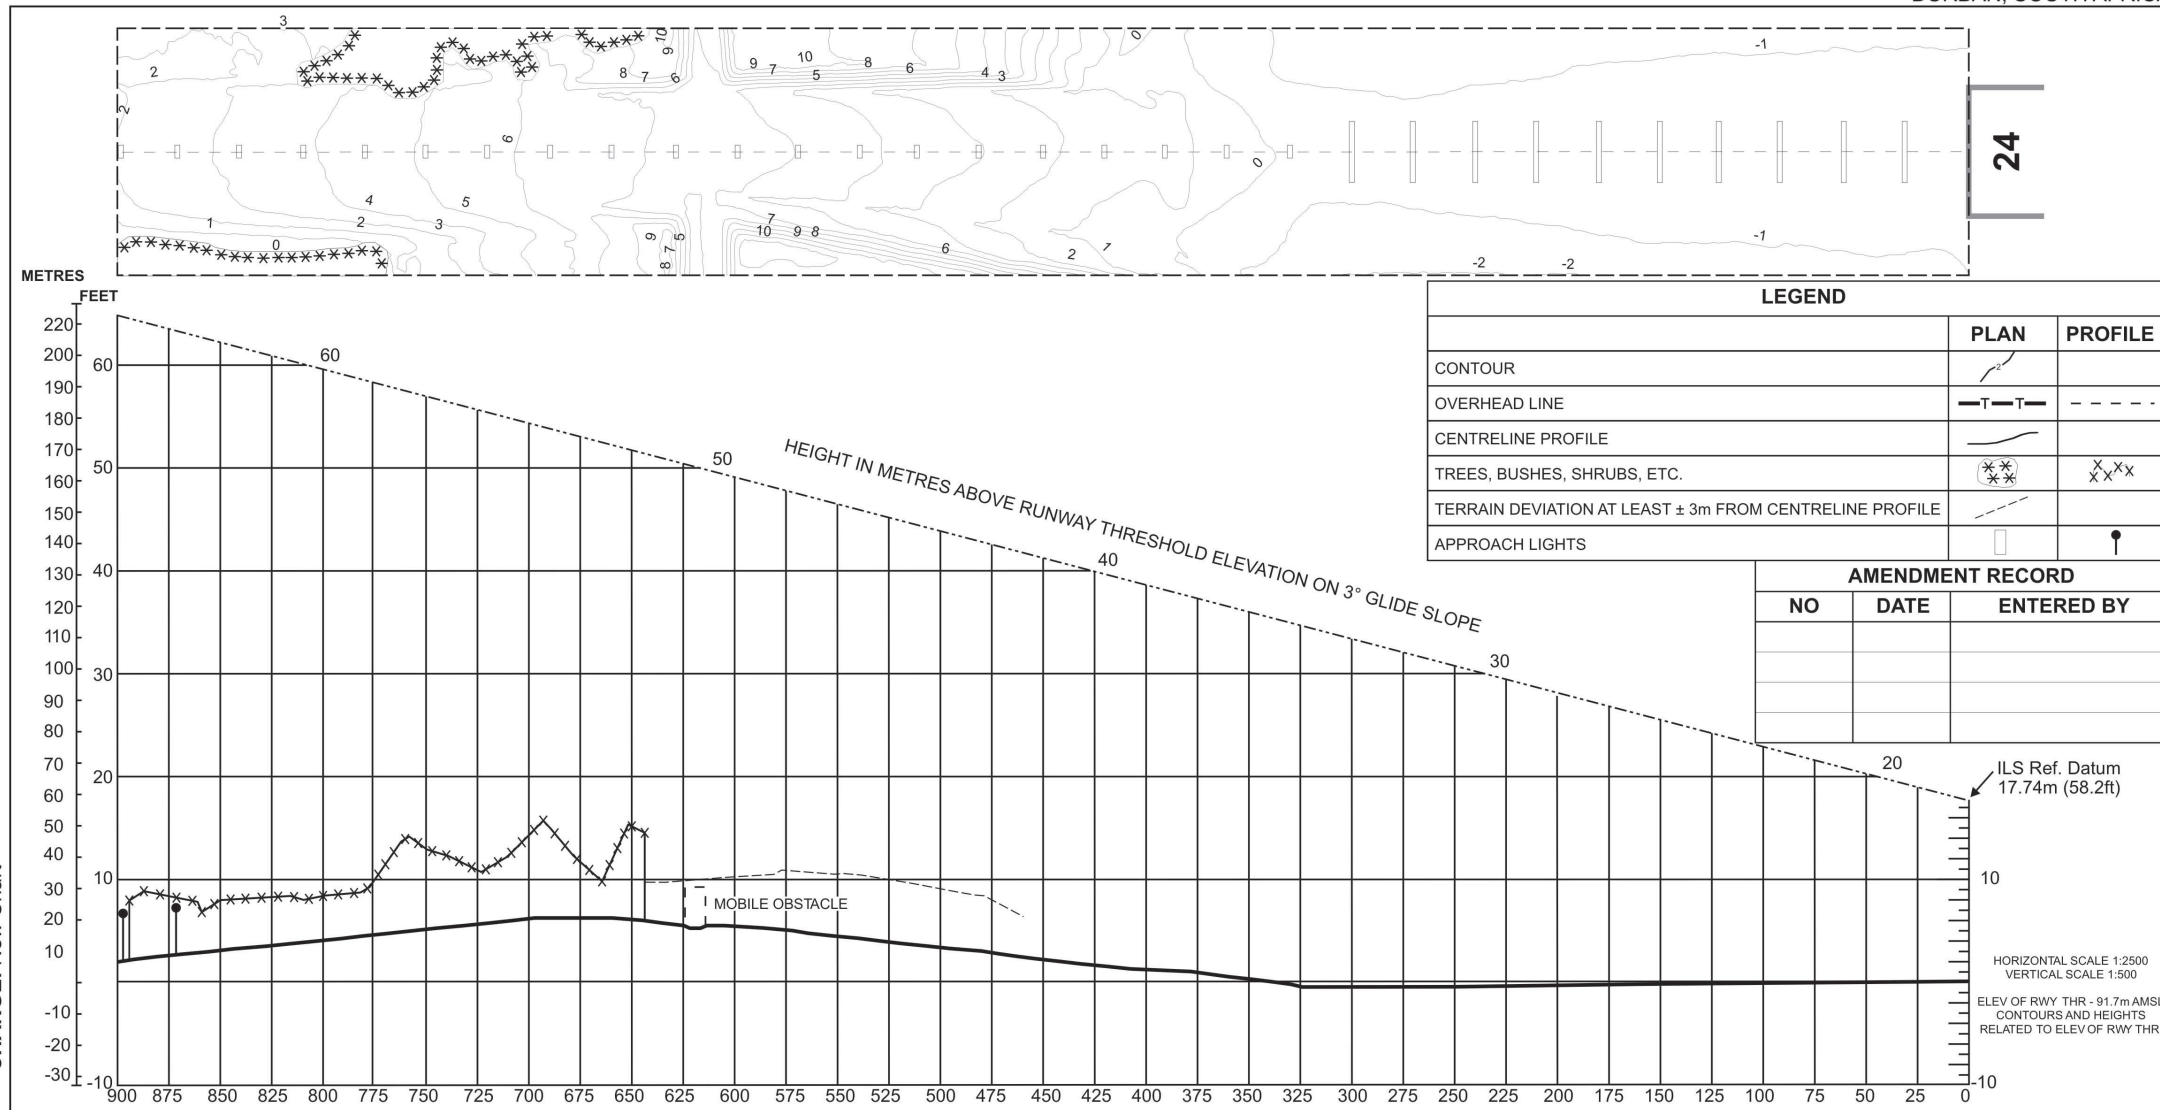

# PRECISION APPROACH TERRAIN CHART

**KING SHAKA INTERNATIONAL  
RWY 24  
DURBAN, SOUTH AFRICA**

**DIMENSIONS AND ELEVATIONS IN METRES**

CHANGE: New Chart

EFF: 18 NOV 10