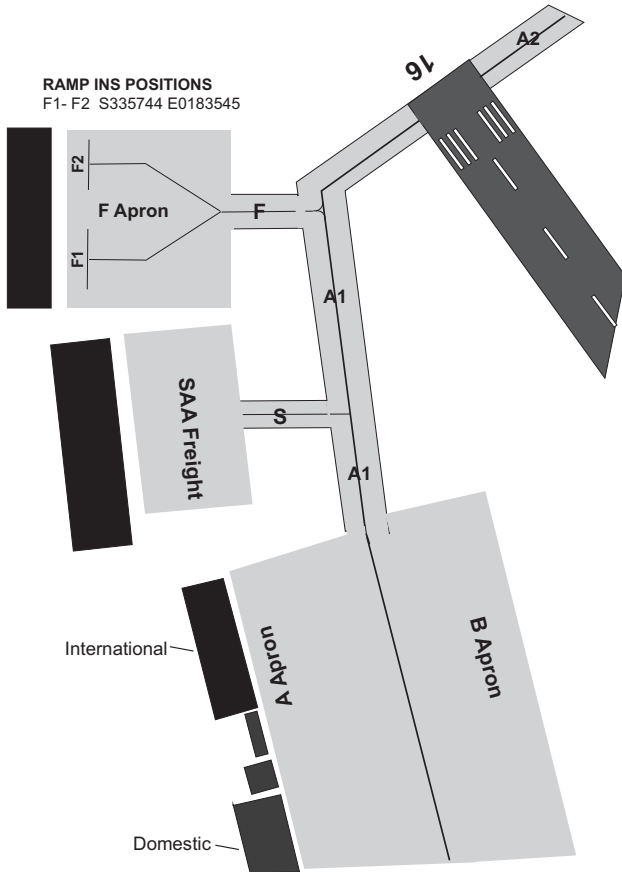

AIRCRAFT PARKING / DOCKING CHART

CAPE TOWN INTL

APRON 122.65 | SMC 121.9 | Apron Elev 143ft

AD-04
EFF
10 May 07

FACT

NOT TO SCALE

RAMP INS POSITIONS
F1- F2 S335744 E0183545

© AVDIRECT / 261206