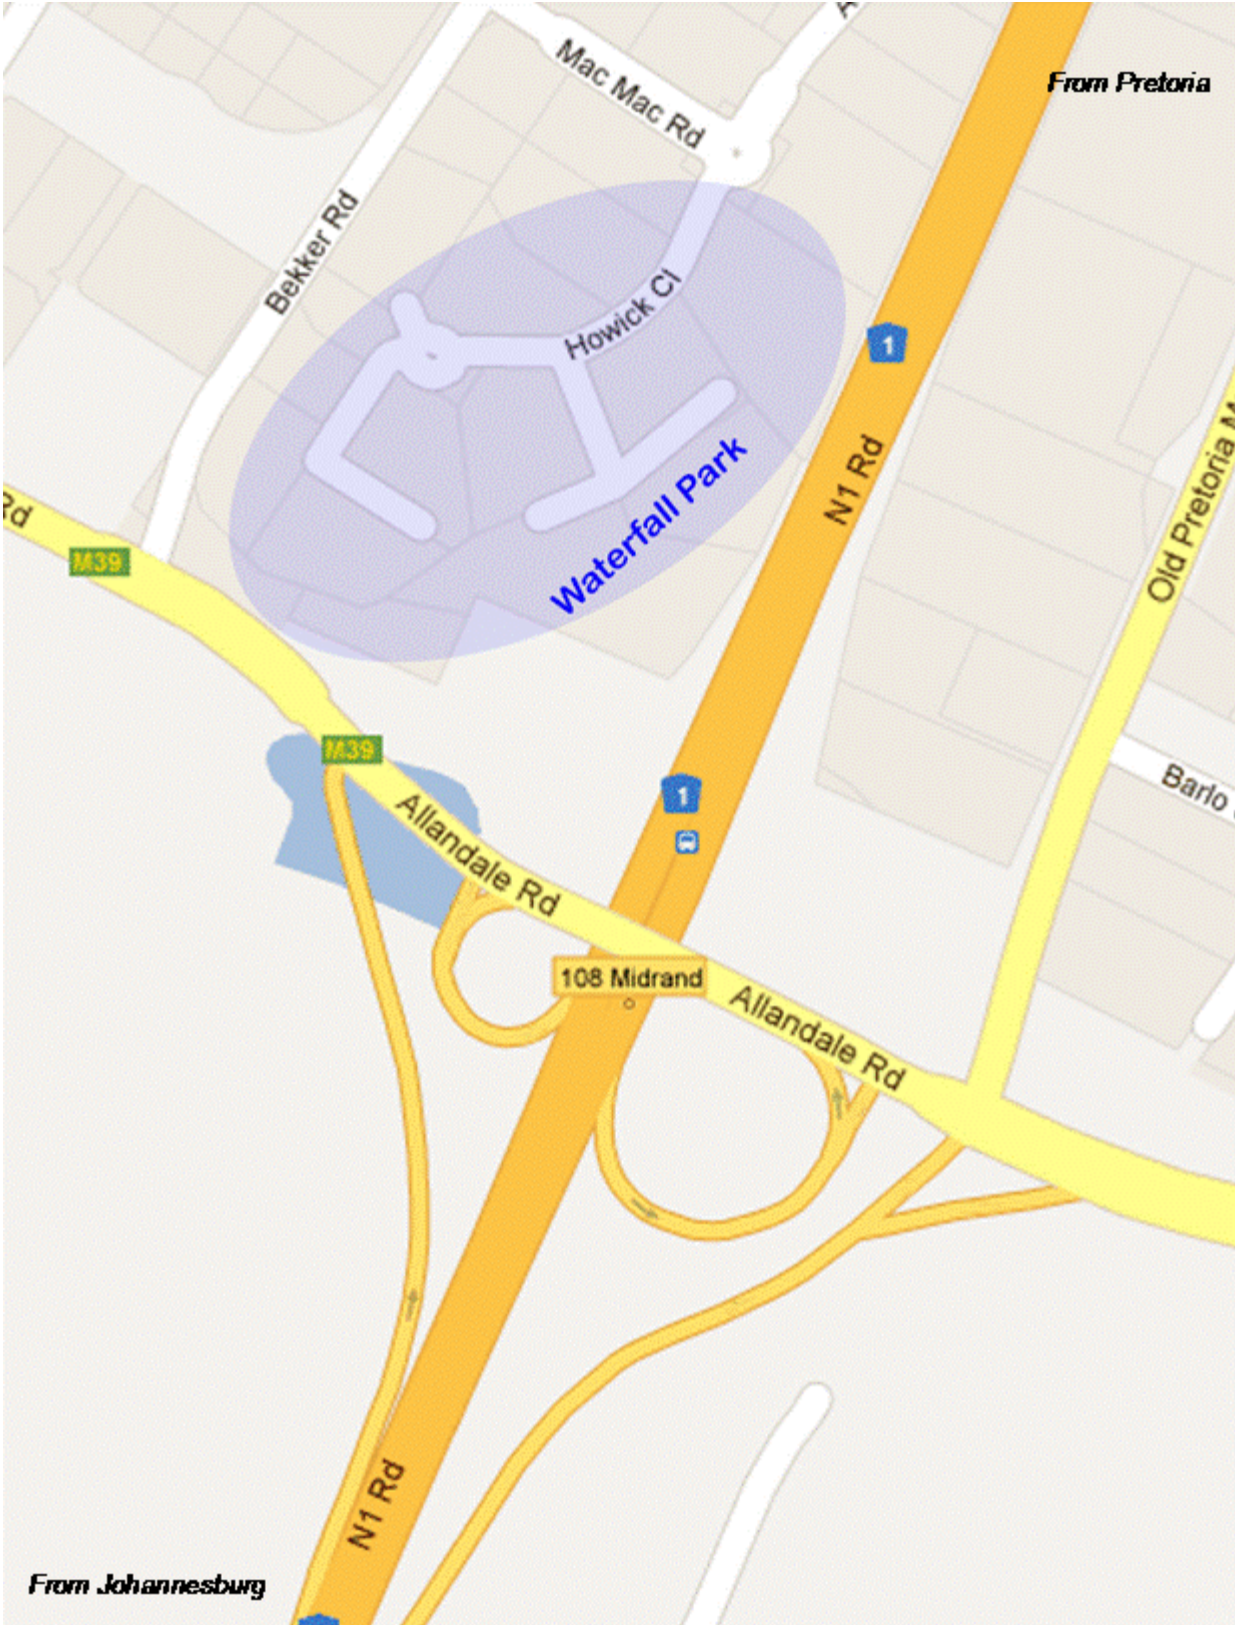

Map to SACAA Offices

Directions

From Pretoria

- Follow the N14/N1 highway until you reach the Allandale off ramp.
- Take the off ramp and continue in the Western direction over the highway towards Kyalami/Vorna Valley.
- Turn right into Bekker Street at the first traffic light.
- The entrance to Waterfall Park will be on the right hand side.
- Enter Waterfall Park and turn right at the circle.
- Continue straight and turn left into the first road (Treur Close).
- The SACAA main building is situated at the end of Treur Close.

From Johannesburg

- Follow the M1/N1 highway until you reach the Allandale off ramp.
- Take the off ramp and continue towards Kyalami/Vorna Valley.
- At the first traffic light, turn right into Bekker Street.
- The entrance to Waterfall Park will be on the right hand side.
- Enter Waterfall Park and turn right at the circle.
- Continue straight and turn left into the first road (Treur Close).
- The SACAA main building is situated at the end of Treur Close.