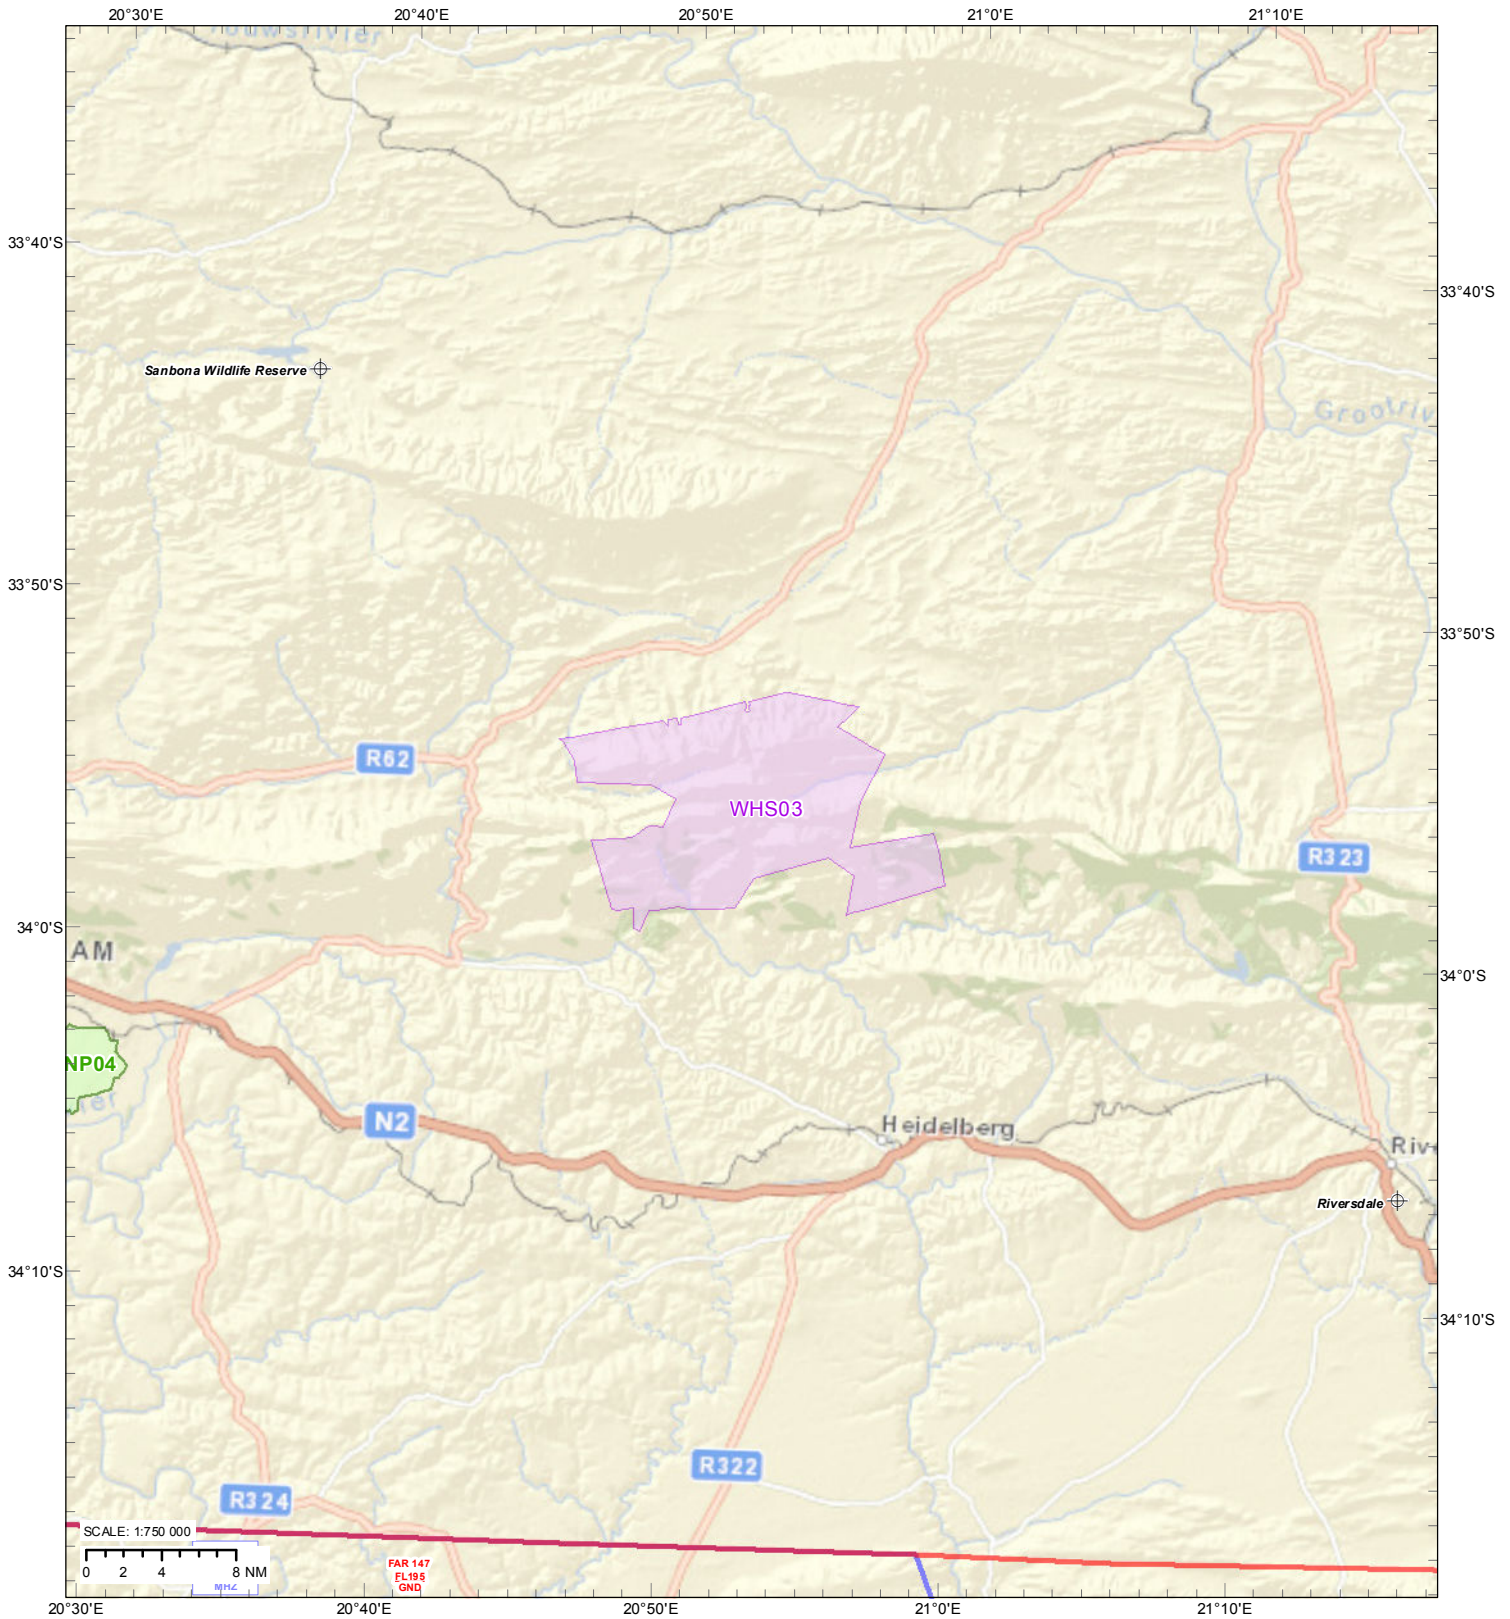

WORLD HERITAGE SITES
CF: Boosmansbos Wilderness Area

WHS Nr	Name	Highest Point (ft)	NEMPAA (ft)	MNM ALT (ft)
WHS03	CF: Boosmansbos Wilderness Area	5259	2500	7760

SOURCE: SAPAD_OR_2014_02