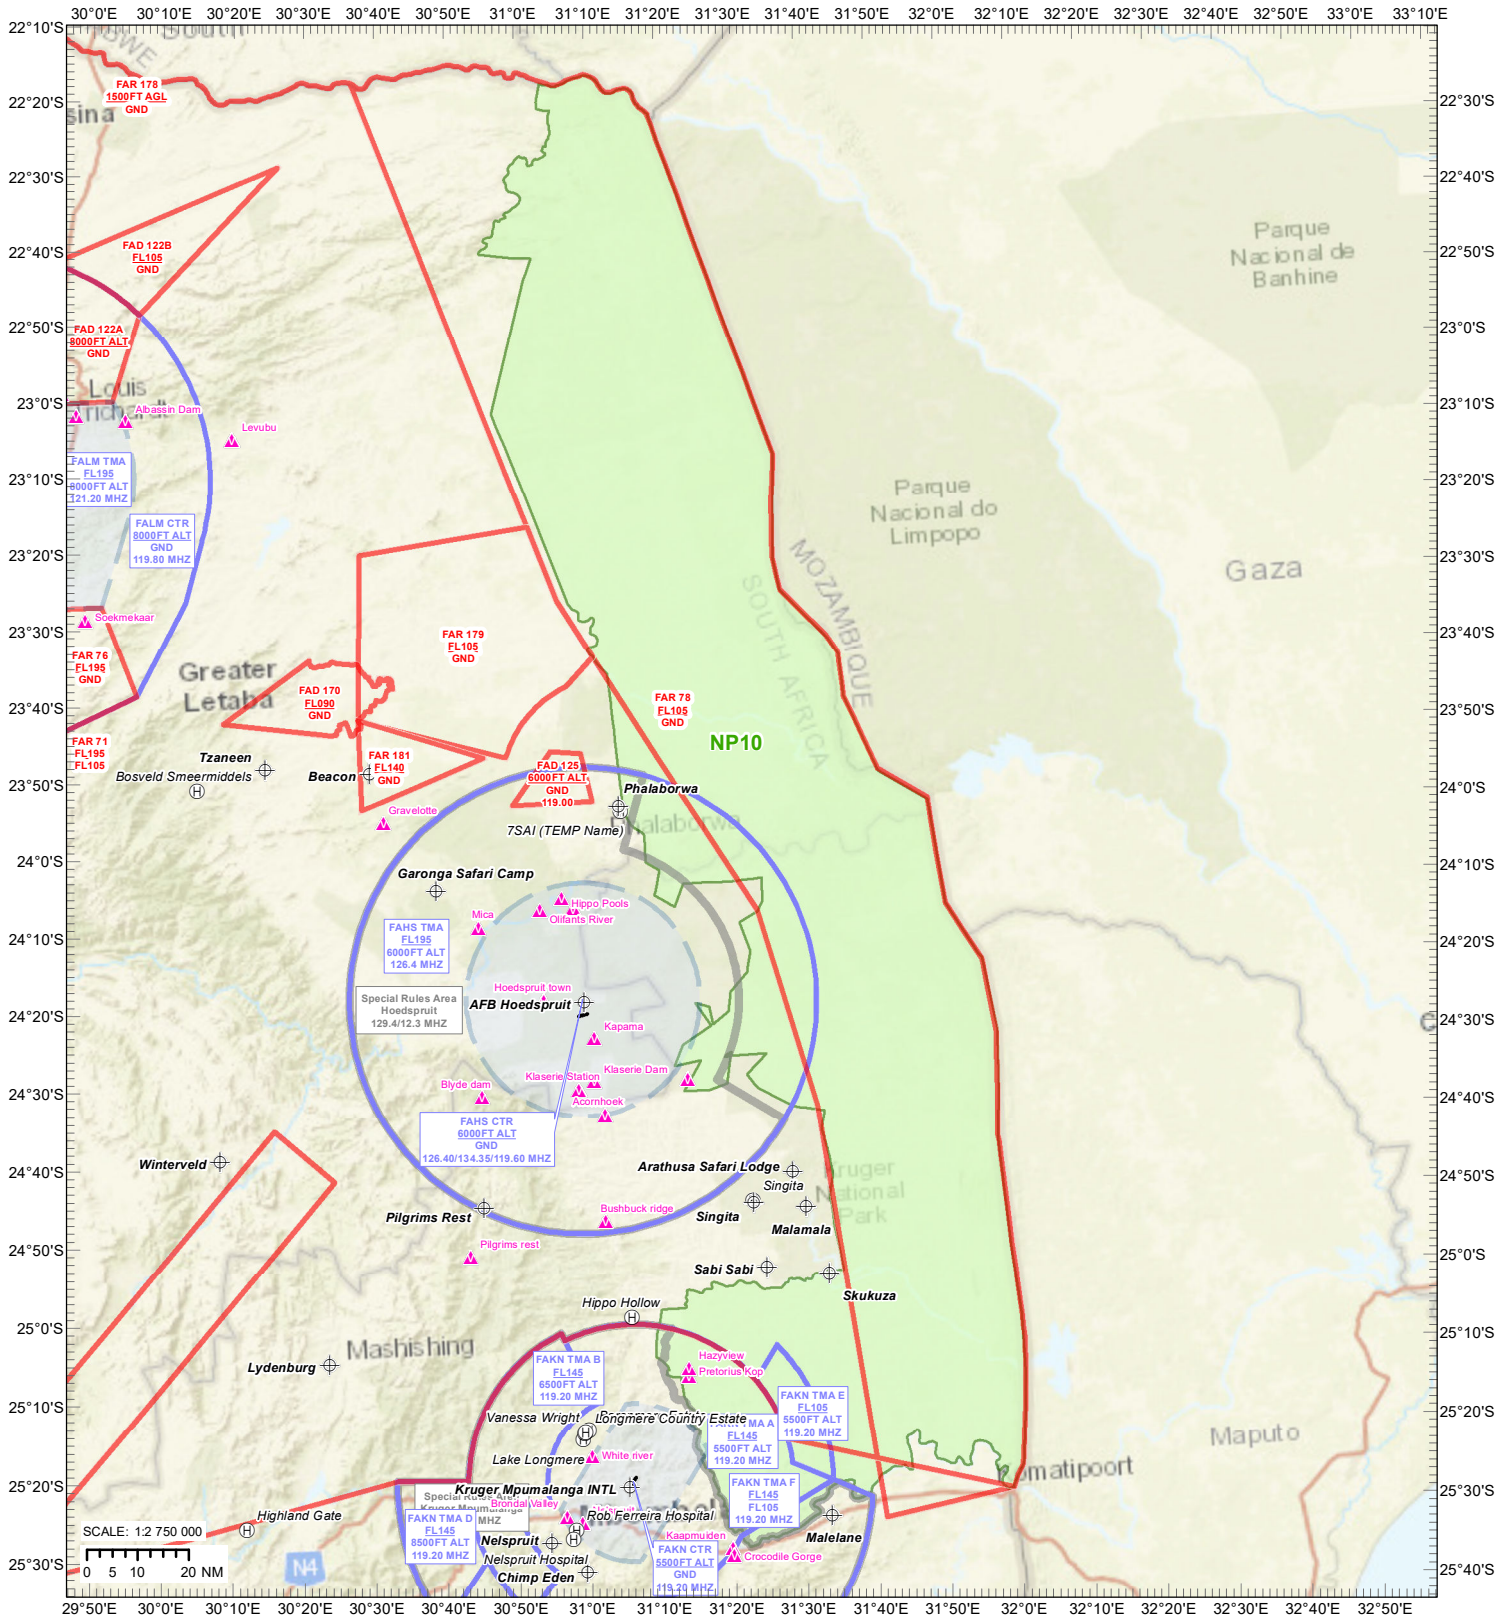

NATIONAL PARKS
Kruger National Park